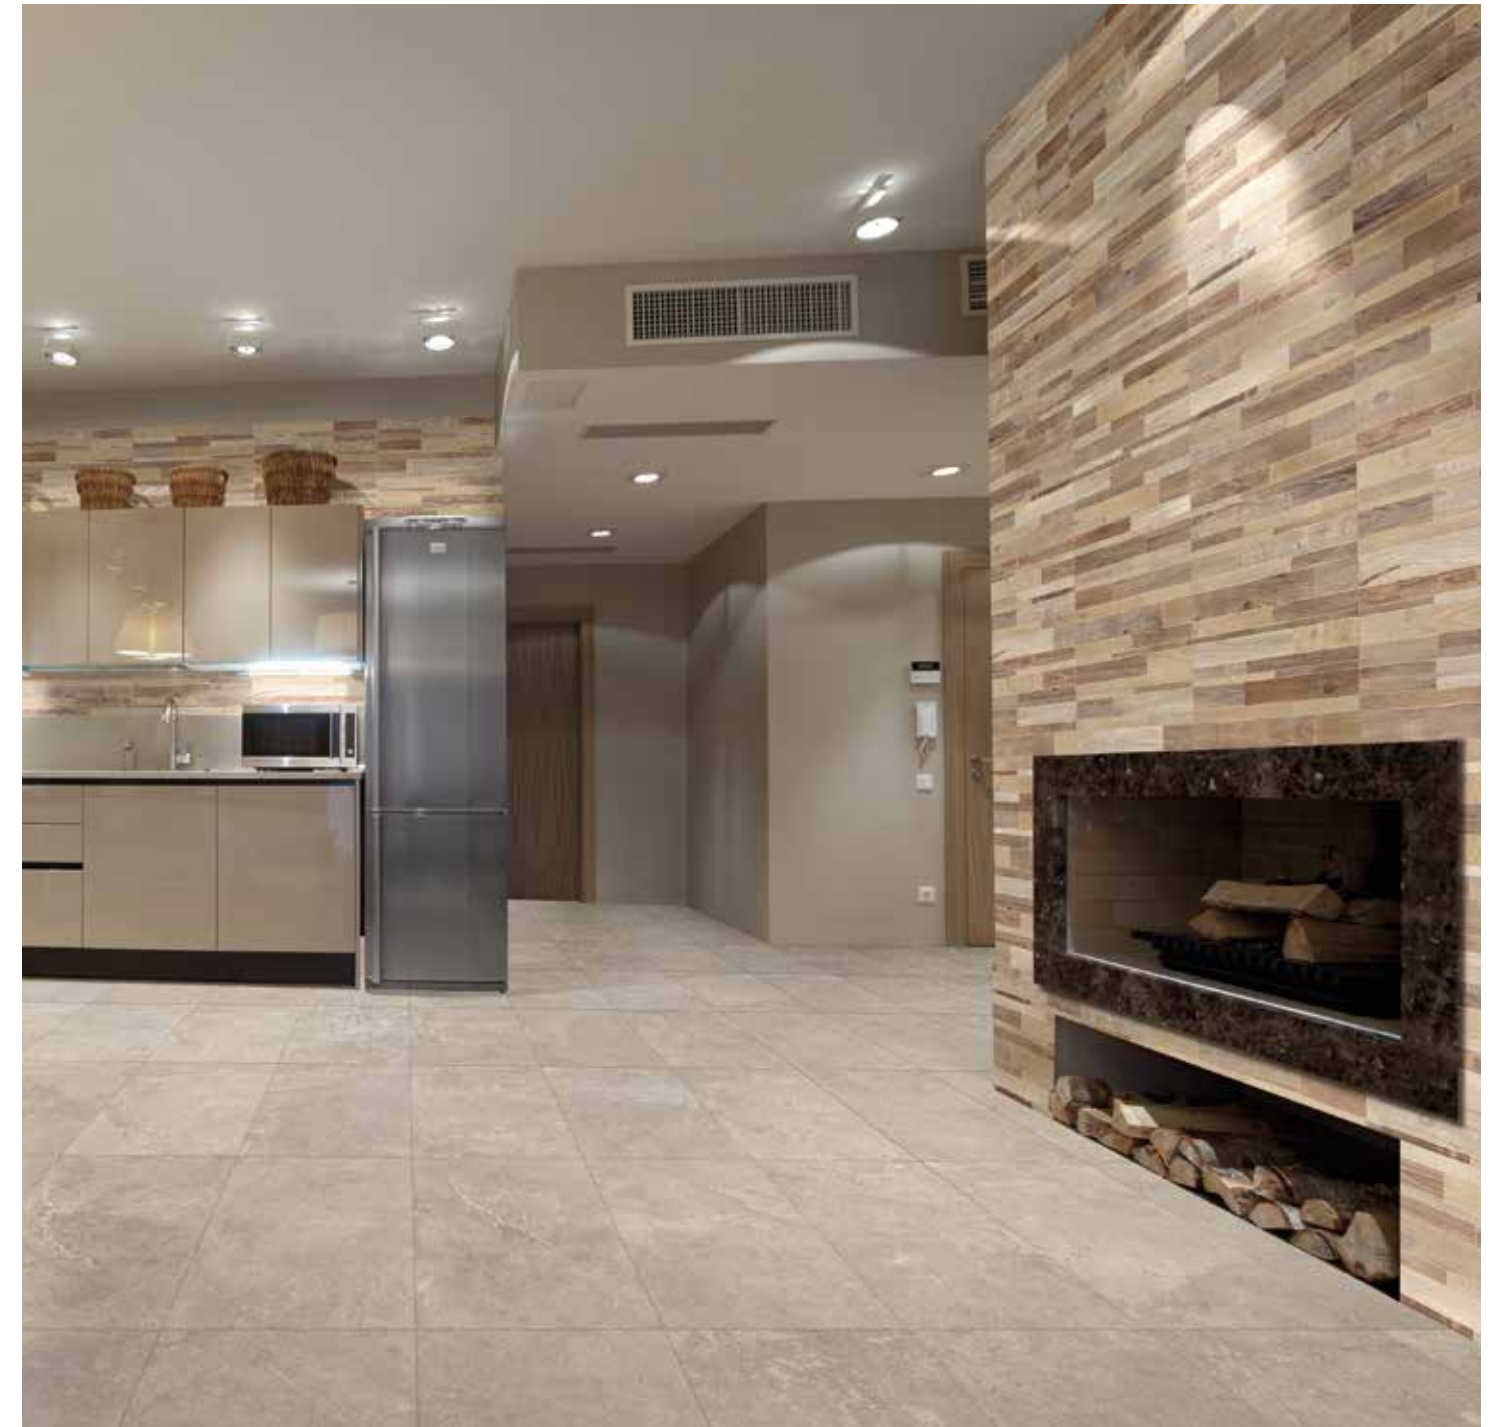

PESI E MISURE . AND SIZES . POIDS ET MESURES . GEWICHTE UND VERPACKUNGEN WEIGHT

dimensioni sizes dimensions abmessungen	spessore thickness épaisseur stärke	pz/collo pcs/box pc/boite stk/ktn	mq/collo sqm/box m/boite qm/ktn	kg/collo kg/box kg/boite kg/ktn	colli/pallet box/europal boites/europal ktn/europal	mq/pallet sqm/pallet m/pallet qm/pallet	kg/europal kg/europal kg/europal kg/europal
Fondo 31x62	9 mm	7	1,35	24,00	60	81,00	1470
Mosaico 31x62	9 mm	7	1,35	25,00	40	54,00	1020