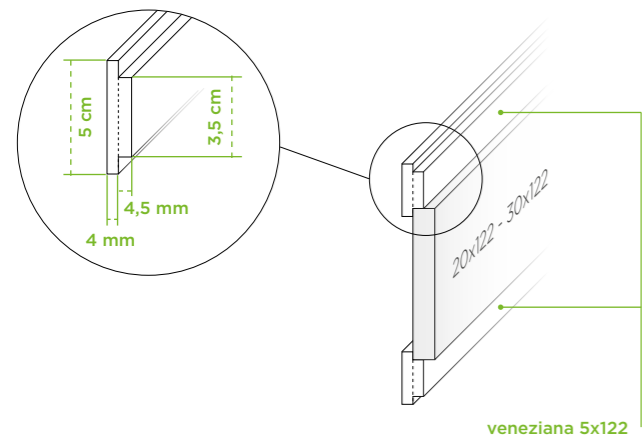

		
5x122 cm Rett. 2"x48" Rect. ± 9,5mm 226 ■	5x122 cm Rett. 2"x48" Rect. ± 9,5mm 226 ■	5x122 cm Rett. 2"x48" Rect. ± 9,5mm 226 ■
005581 Downtown Wood Veneziana Cold	005582 Downtown Wood Veneziana Natural	005583 Downtown Wood Veneziana Warm