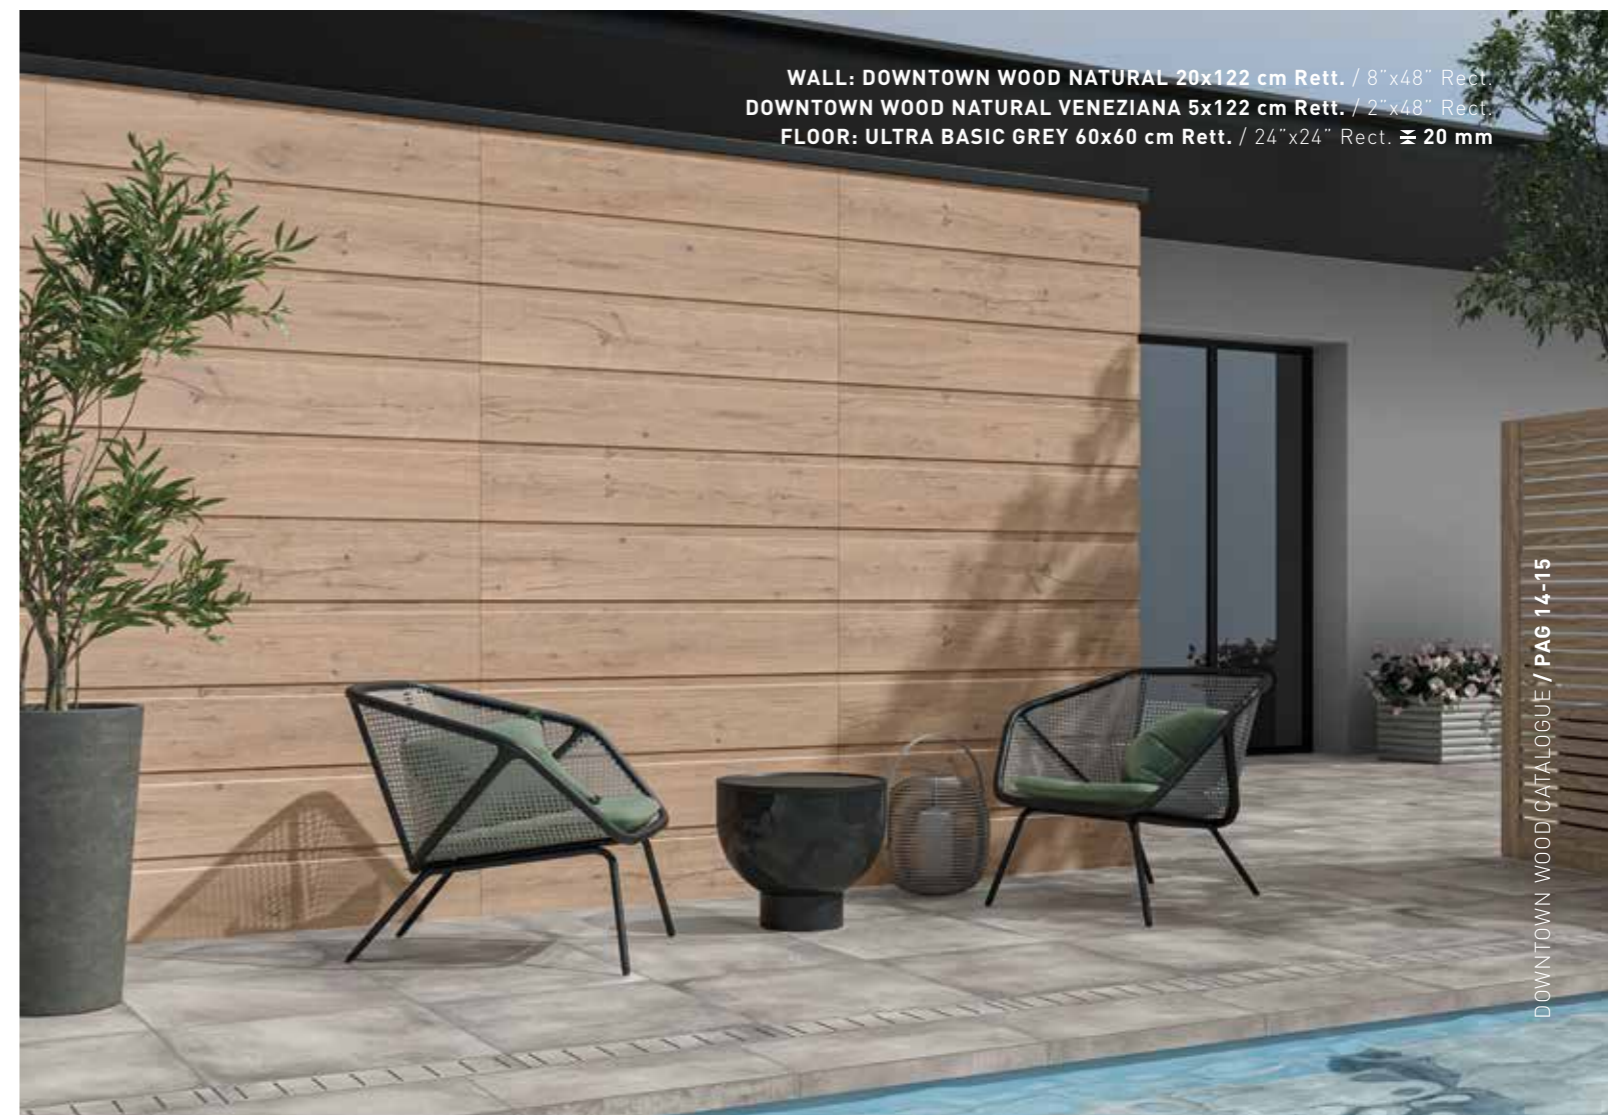

Downtown Wood Veneziana

La Veneziana è il nostro concept premium per creare dimensione e struttura su di una superficie piana, rendendola visivamente dinamica attraverso un effetto 3D in gres porcellanato. Una soluzione tecnica ottenuta dalla ricerca ed applicazione delle ultime tecnologie di settore e dalla massima attenzione ai dettagli. Sfruttare un'illuminazione strategica contribuirà inoltre a potenziare l'effetto 3D e ad enfatizzare l'esperienza complessiva in qualsiasi ambiente.

Veneziana is our premium concept to convey dimension and texture to a flat surface, providing a visually interesting and dynamic look through a 3D porcelain effect. A product that combines research with the cutting edge technologies; the attention to details and lighting strategically will help enhance the 3D effect to emphasize the overall experience in any environment.

5x122 cm Rett. 2"x48" Rect. ± 9,5mm 226 ■	5x122 cm Rett. 2"x48" Rect. ± 9,5mm 226 ■	5x122 cm Rett. 2"x48" Rect. ± 9,5mm 226 ■
005581 Downtown Wood Veneziana Cold	005582 Downtown Wood Veneziana Natural	005583 Downtown Wood Veneziana Warm

Composizione Veneziana
per posare una superficie di circa 1 mq abbinata con il formato 20x122cm servono 3,5 listelli Veneziana mentre 2,5 pezzi con posa abbinata al formato 30x122cm.

Veneziana elements
to cover about 1sqm surface with 20x122cm size you will need 3,5 pieces of the listello veneziana, 2,5 pieces if installed combined with 30x122cm.

COMBINAZIONI • COMBINATIONS