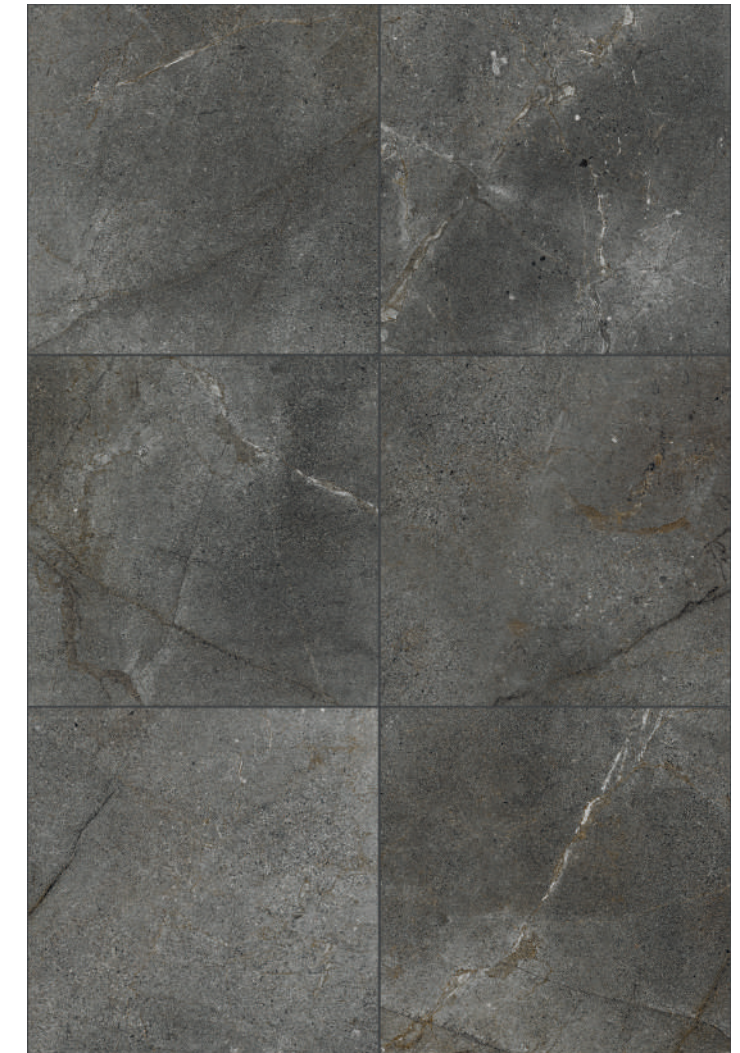

ultra mask **IVORY**

12

304079 196 ■
Ultra Mask Ivory
40,5x81 cm Rett.
16"x32" Rect.
≅ 20 mm R11

24

304027 165 ■
Ultra Mask Ivory
60x60 cm Rett.
24"x24" Rect.
≅ 20 mm R11

24

304083 202 ■
Ultra Mask Ivory
60x60 cm Rett.
24"x24" Rect.
≅ 30 mm R11

ultra mask **TOBACCO**

12

304071 196 ■
Ultra Mask Tobacco
40,5x81 cm Rett.
16"x32" Rect.
≅ 20 mm R11

24

304024 165 ■
Ultra Mask Tobacco
60x60 cm Rett.
24"x24" Rect.
≅ 20 mm R11

24

304080 202 ■
Ultra Mask Tobacco
60x60 cm Rett.
24"x24" Rect.
≅ 30 mm R11

ultra mask **SILVER**

12

304072 196 ■
Ultra Mask Silver
40,5x81 cm Rett.
16"x32" Rect.
≅ 20 mm R11

24

304025 165 ■
Ultra Mask Silver
60x60 cm Rett.
24"x24" Rect.
≅ 20 mm R11

24

304081 202 ■
Ultra Mask Silver
60x60 cm Rett.
24"x24" Rect.
≅ 30 mm R11

ultra mask **GRAPHITE**

12

304073 196 ■
Ultra Mask Graphite
40,5x81 cm Rett.
16"x32" Rect.
≅ 20 mm R11

24

304026 165 ■
Ultra Mask Graphite
60x60 cm Rett.
24"x24" Rect.
≅ 20 mm R11

24

304082 202 ■
Ultra Mask Graphite
60x60 cm Rett.
24"x24" Rect.
≅ 30 mm R11