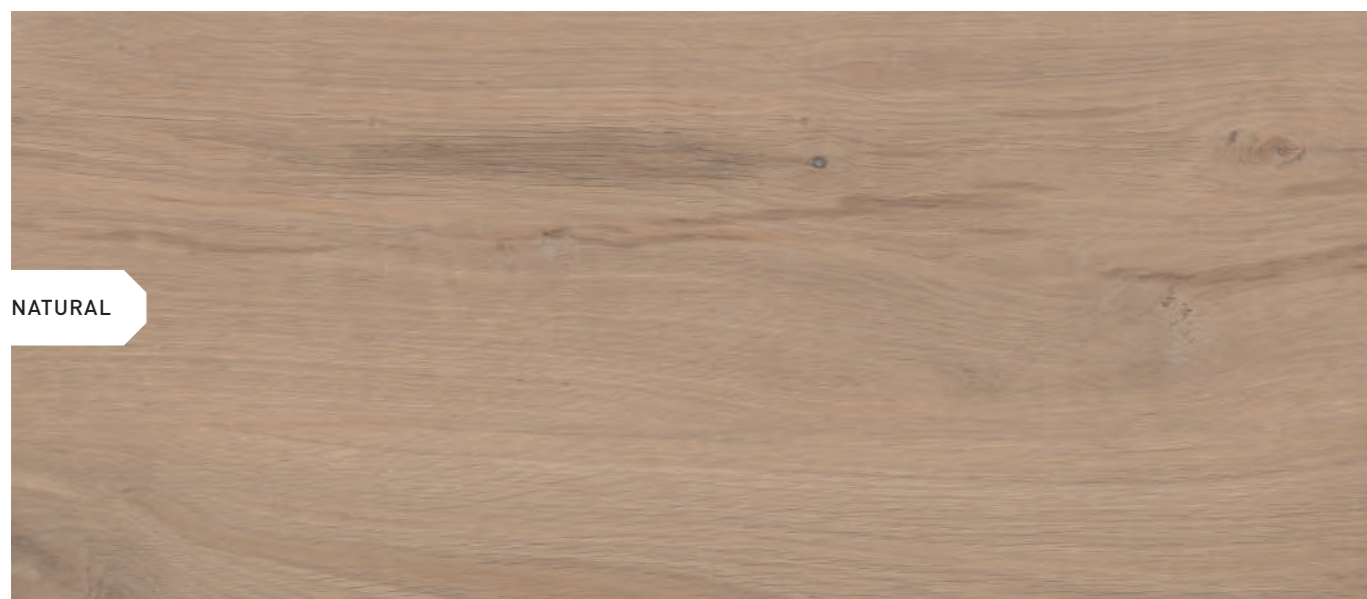

downtown wood

← WARM 30x122 - 20x122
DECORS ROYALE 60x120

WARM 20x122
VENEZIANA WARM 5x122
SHELLSTONE BEIGE 60x60 R11 SP.20

COLD

NATURAL

WARM

DOWNTOWN WOOD

FORMATI • SIZES