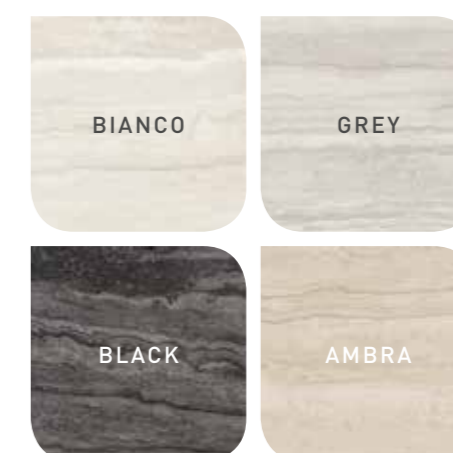

Classical elegance reinterpreted in four modern colors! Memento is a versatile collection and offers sophisticated solutions to satisfy the most demanding aesthetic requirements. Thanks to the numerous sizes, colors, finishes and mosaics available, it offers new perspectives and obtains charming, refined and timeless atmospheres.

# MEMENTO TRAVERTINO

**GRES PORCELLANATO**  
PORCELAIN STONWARE  
GRÈS CÉRAME  
FEINSTEINZEUG

**COLORI . COLORS . COULEURS . FARBEN**

**FORMATI . SIZES . FORMATS . FORMATE**