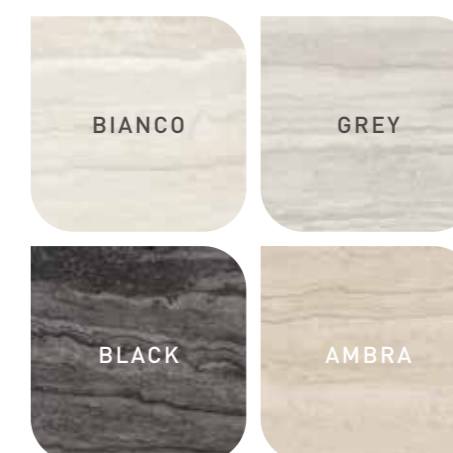

FORMATI . SIZES . FORMATS . FORMATE

LAPPATO *plus+* RETTIFICATO
59x118 23"x46.5"
59x59 23"x23"
29,5x59 11.5"x23"

RETTIFICATO
60x120 24"x48"
60x60 24"x24"
30x60 12"x24"